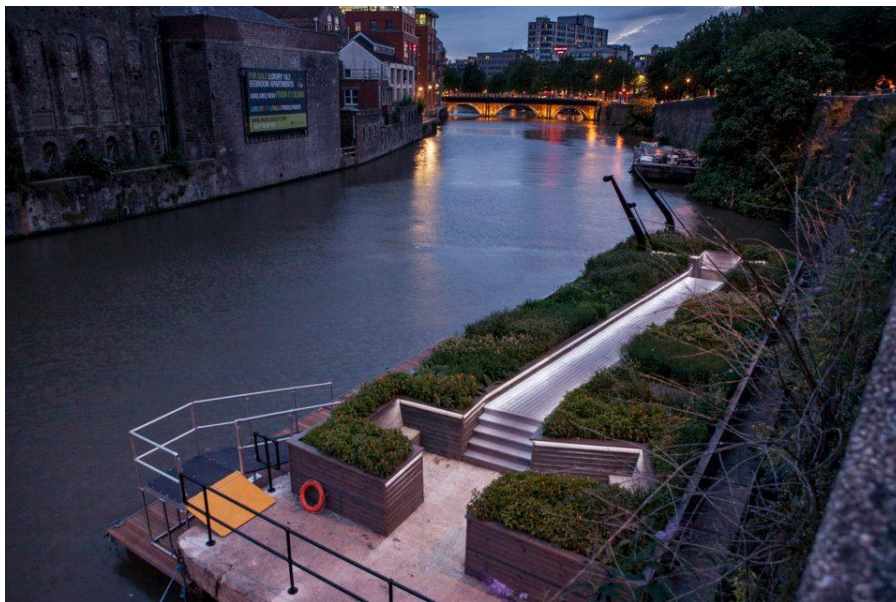

Wheel chair users or visitors with limited mobility have the following options:

The garden can be viewed at water level, from the Castle Park Ferry Stop – there are ramps that take you down to the ferry stop from Castle Park.

Taking part in an Arnolfini tour:

- Wheelchair users must be able to alight from their chair temporarily to be able to step onto the transportation boat. Once aboard the boat, the wheelchair user can sit back down for the journey.
- Once onsite, we have a ramp at the garden for the wheel chair user to enter the first section of the garden (see picture above)
- Please note there are steps incorporated in the design of the garden – at this stage it is not possible to provide a ramp up onto the next level of the garden. Please see image below that illustrates the layout of the garden.
- Arnolfini are committed to working with Bristol City Council (the lead producers of the installation) to making the garden more accessible.
- If a disabled individual or group do get in touch about a visit Arnolfini may be able to organise a more accessible transport option to aid their visit to the garden – we are happy to talk through the options with them
- Any further questions please e-mail boxoffice@arnolfini.org.uk

Parents/ guardians with small children:

- Small prams/ buggies with young children are manageable, but babies ‘in arms’ may give you more flexibility to maneuver in the garden on a busy tour.
- Please feel free to share these images with any visitors who have any questions about maneuvering buggies in the layout of the garden.

ARNOLFINI